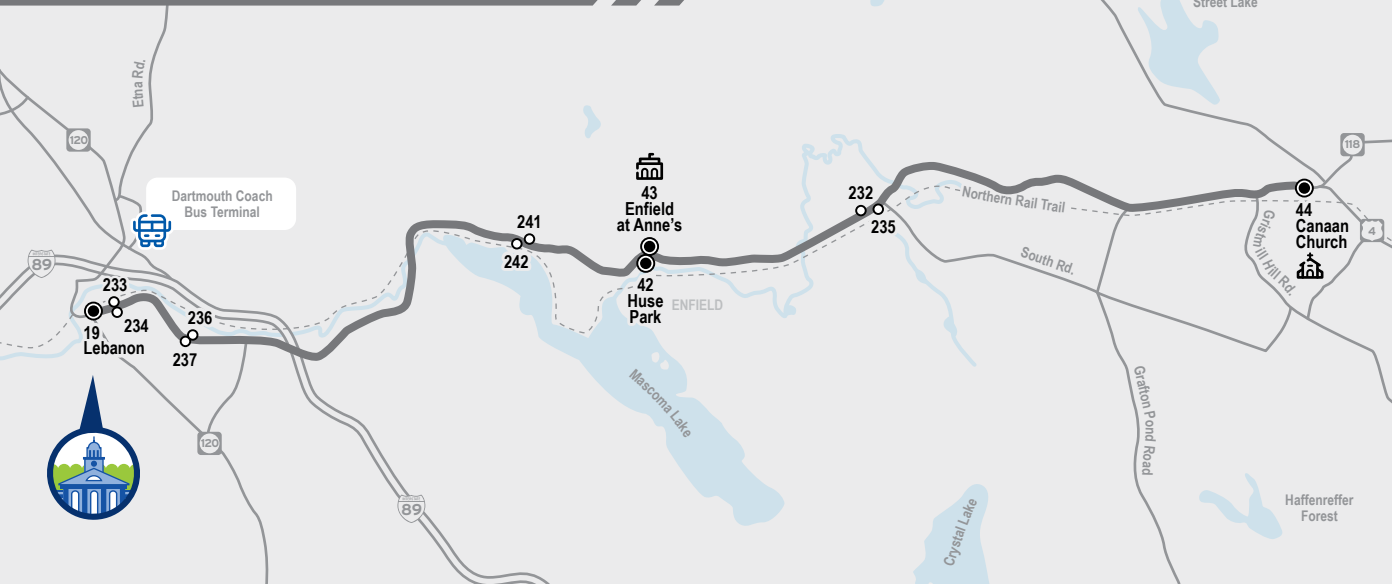

TO NORWICH →

DEPART Kendal (146)	CRREL (148)	DEPART Vail DMS (40)	Tracy Hall (151)	Hazen St (152)	ARRIVE Park & Ride (138)
6:42	6:43	6:55	7:00	7:02	7:10
7:42	7:43	7:50	7:55	7:57	8:00
8:45	8:46	8:50	8:55	8:57	
9:15	9:16	9:28	9:33	9:35	
10:00	10:01	10:10	10:15	10:17	
10:45	10:46	10:50	10:55	10:57	
11:15	11:16	11:25	11:30	11:32	
12:00	12:01	12:10	12:15	12:17	
12:45	12:46	12:50	12:55	12:57	
1:15	1:16	1:25	1:30	1:32	
2:00	2:01	2:10	2:15	2:17	
2:45	2:46	2:50	2:55	2:57	
3:18	3:19	3:30	3:35	D	3:38
4:05	4:06	4:25	4:30	D	4:33
5:05	5:06	5:18	5:25	D	5:28
5:50	5:51	5:55**	D	D	D
From DHMC		6:38**	D	D	D

Stop Codes and Locations

EASTBOUND (to Canaan)

- 19 Lebanon (Available transfers: Blue, Red)
- 234 Elm to Canaan
- 237 Lebanon Middle School
- 242 Johnston Drive
- 42 Huse Park
- 235 South Road
- 44 Canaan Church

TO SACHEM →

DEPART West Lebanon (55)	Haven (67)	Datamann, Opp. (72)	Main at Allen (8)	ARRIVE Sachem (224)
10:00	10:02	10:06	10:15	10:20
11:00	11:02	11:06	11:15	11:20
12:00	12:02	12:06	12:15	12:20
1:00	1:02	1:06	1:15	1:20
2:00	2:02	2:06	2:15	2:20
3:00	3:02	3:06	3:15	3:20
4:00	4:02	4:06	4:15	4:20
5:00	5:02	5:06	5:15	5:20
6:00	6:02	6:06	6:15	6:20

TO WEST LEBANON →

DEPART Sachem (224)	Hanover PO (162)	Datamann (97)	Saunders Avenue (102)	ARRIVE West Lebanon (55)
9:25	9:29	9:39	9:43	9:50
10:25	10:29	10:39	10:43	10:50
11:25	11:29	11:39	11:43	11:50
12:25	12:29	12:39	12:43	12:50
1:25	1:29	1:39	1:43	1:50
2:25	2:29	2:39	2:43	2:50
3:25	3:29	3:39	3:43	3:50
4:25	4:29	4:39	4:43	4:50
5:25	5:29	5:39	5:43	5:50
6:25	6:29	US 5 & Dothan Brook School on request		