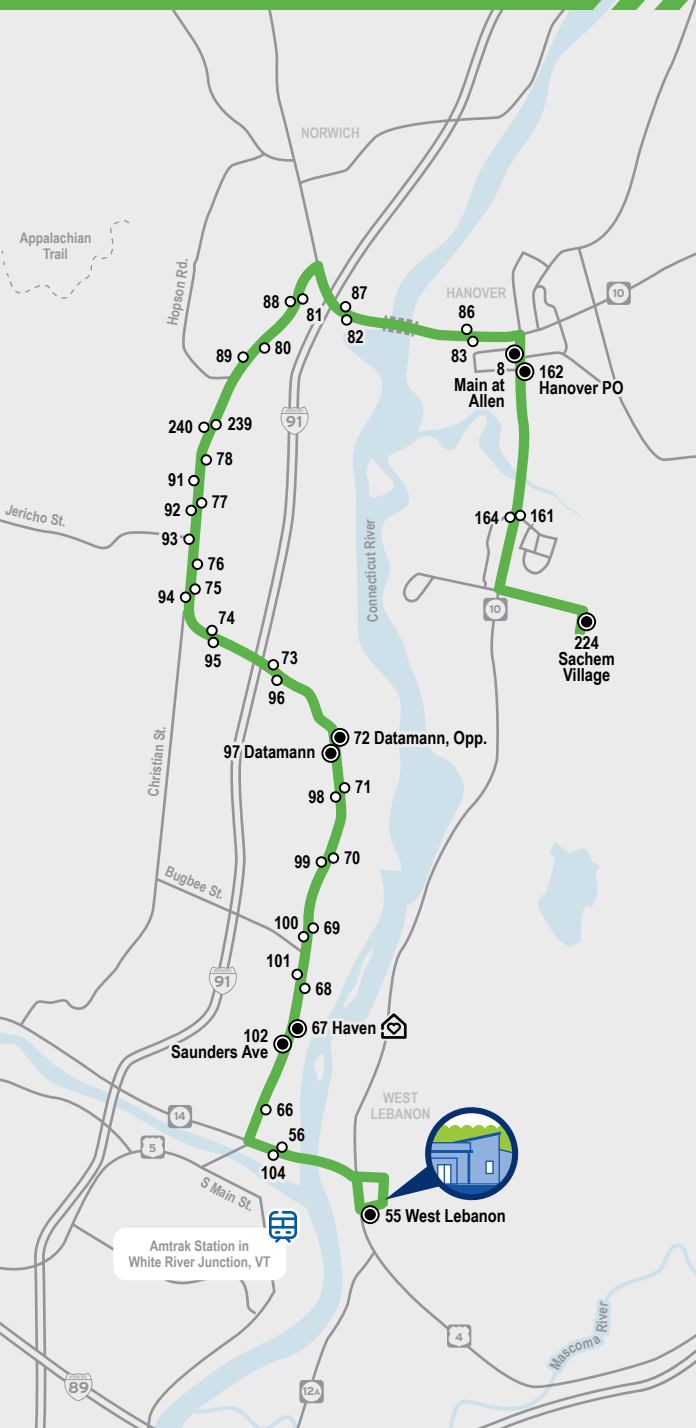

Saturday Green

Free Saturday bus service between West Lebanon, Hanover, and Sachem Village with stops in Wilder.

Stop Codes and Locations

NORTHBOUND (to Sachem Village)

- 55 West Lebanon
  (Available transfers: Saturday Orange, Saturday Blue + Red)
- 56 Hartford Town Hall, Opp.
- 66 US 5 @ Co-op
- 67 Haven
- 68 Knight Funeral Home
- 69 Cumberland Farms
- 70 A Street
- 71 Depot St
- 72 Datamann, Opp.
- 73 Wilder Motel
- 74 Stoney Creek, Opp.
- 75 Billings Farm Road
- 76 Brick House Lane NB *(Drop Only)*
- 77 Hemlock Ridge, Opp.
- 78 Olcott Industrial Park
- 239 Norwich Farmers Market *(Seasonal)*
- 80 King Arthur Café and Store
- 81 Service Center
- 82 Montshire Road
- 83 West Street
- 8 Main at Allen
- 164 Wyeth Road
- 224 Sachem Village

SOUTHBOUND (to West Lebanon)

- 224 Sachem Village
- 161 Dunster Drive
- 162 Hanover PO *(Drop Only)*
- 86 West St., Opp.
- 87 McKenna Road
- 88 Service Center, Opp.
- 89 Kildeer, Opp.
- 240 Norwich Farmers Market, Opp. *(Seasonal)*
- 91 Valley Terrace
- 92 Hemlock Ridge
- 93 Jericho St. SB *(Drop Only)*
- 94 Billings Farm Rd, Opp.
- 95 Stoney Creek
- 96 Wilder Motel, Opp.
- 97 Datamann
- 98 Ravenswood
- 99 Chandler Road
- 100 Cumberland Farms, Opp.
- 101 Park & Ride, Tafts Flats
- 102 Saunders Avenue
- 104 Hartford Town Hall
- 55 West Lebanon
  (Available transfers: Saturday Orange, Saturday Blue + Red)