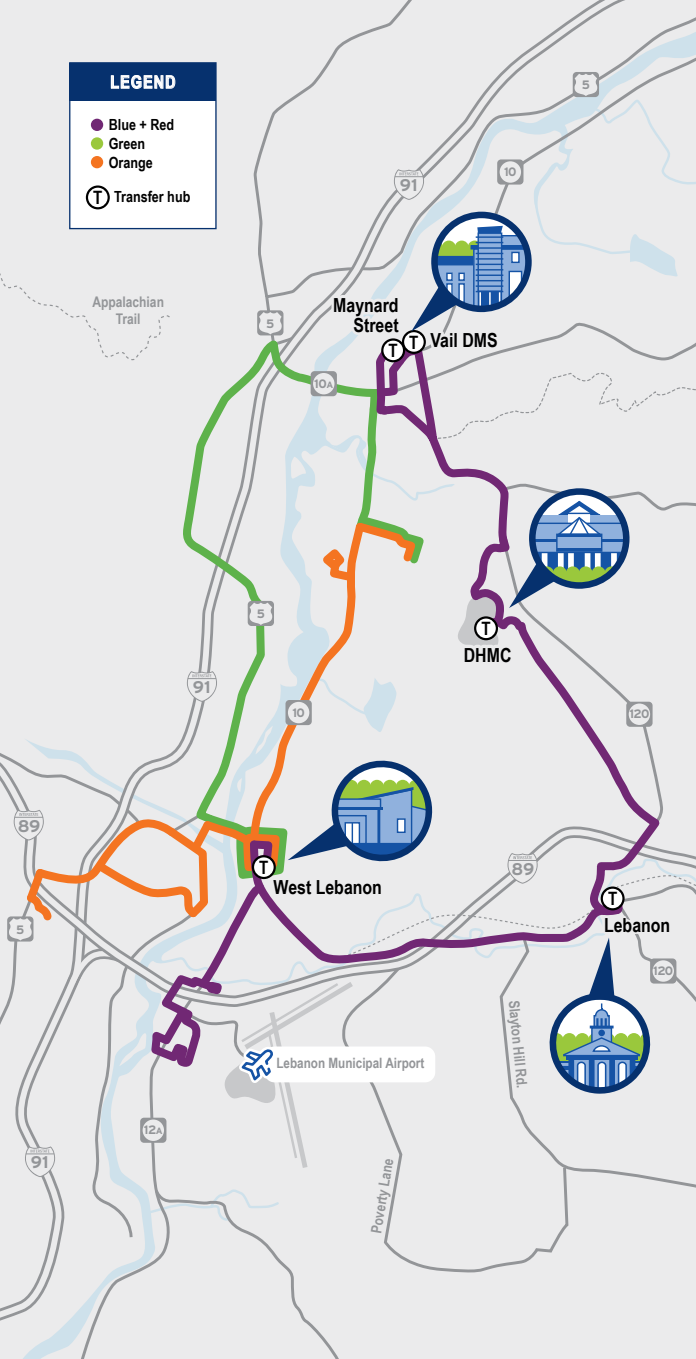

Saturday Full Service Map

Saturday Blue + Red

Free Saturday bus service between Hanover, Lebanon, and West Lebanon, with stops at Dartmouth College, Dartmouth Health, Miracle Mile and the Route 12A shopping plazas.

LEGEND

- Blue + Red
- Green
- Orange
- Transfer hub