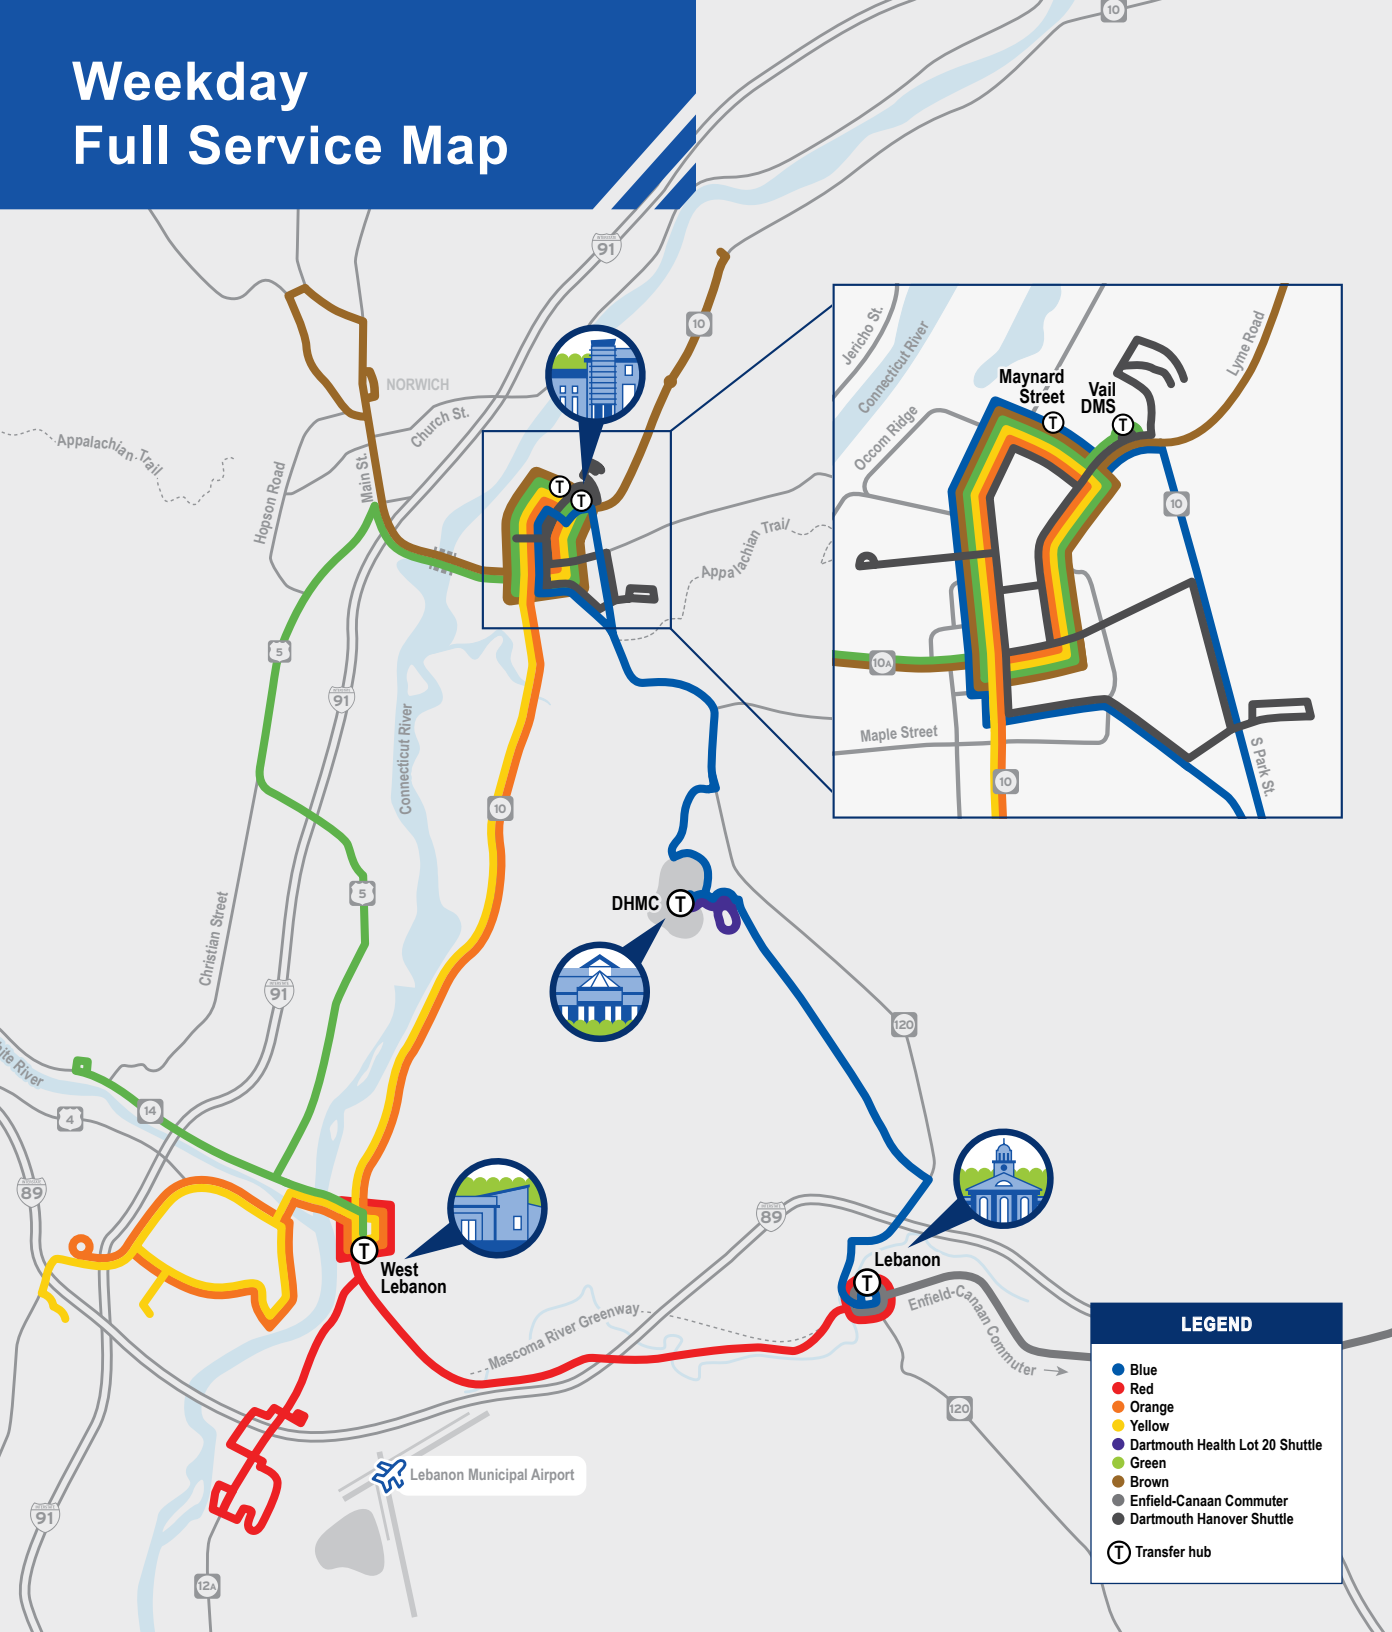

Weekday Full Service Map

LEGEND

- Blue
- Red
- Orange
- Yellow
- Dartmouth Health Lot 20 Shuttle
- Green
- Brown
- Enfield-Canaan Commuter
- Dartmouth Hanover Shuttle
- Ⓣ Transfer hub