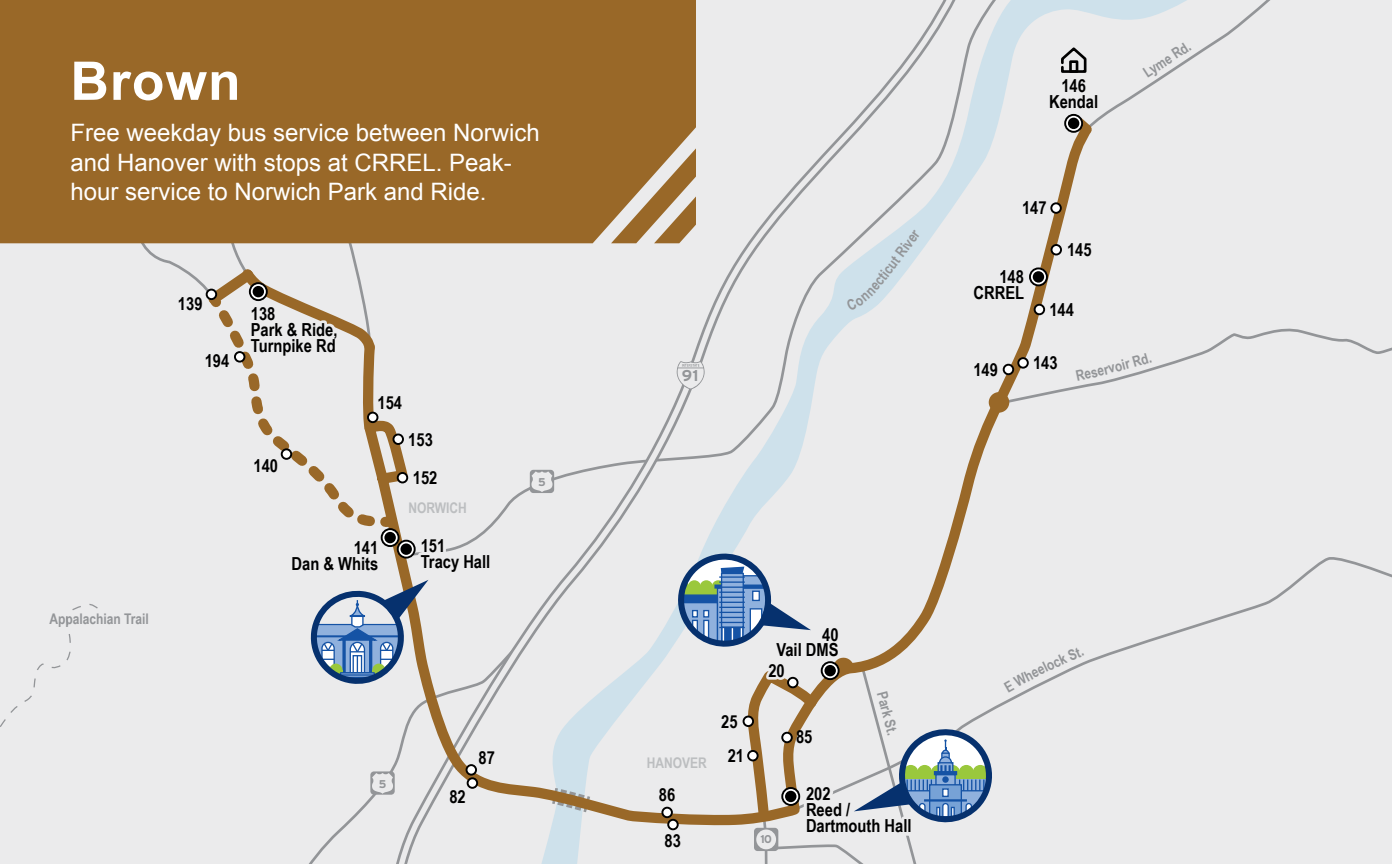

Brown

Free weekday bus service between Norwich and Hanover with stops at CRREL. Peak-hour service to Norwich Park and Ride.

Stop Codes and Locations

EASTBOUND (to Kendal)

- 138 Park & Ride, Turnpike Road
- 139 Moore Lane
- 194 Glen Ridge Road
- 140 Heritage Lane
- 141 Dan & Whits
- 82 Montshire Road
- 83 West Street
- 202 Reed/Dartmouth Hall
- 85 Wheeler Hall
- 40 Vail DMS (Available transfers: Blue, Green, Dartmouth Hanover Shuttle)
- 143 45 Lyme Road
- 144 Dresden Rd EB (Drop Only)
- 145 Dartmouth Printing EB (Drop Only)
- 146 Kendal

WESTBOUND (to Dan & Whits)

- 146 Kendal
- 147 RiverCrest
- 148 CRREL
- 149 Hanover Fire Station
- 40 Vail DMS (Available transfers: Blue, Green, Dartmouth Hanover Shuttle)
- 20 Maynard Street (Available transfers: Orange, Yellow)
- 25 Webster Avenue
- 21 Parkhurst
- 86 West Street, Opp.
- 87 McKenna Road
- 151 Tracy Hall
- 152 Hazen Street
- 153 Hazen Street 2
- 154 Hazen Street 3
- 138 Park & Ride, Turnpike Road
- 139 Moore Lane
- 194 Glen Ridge Road
- 140 Heritage Lane
- 141 Dan & Whits