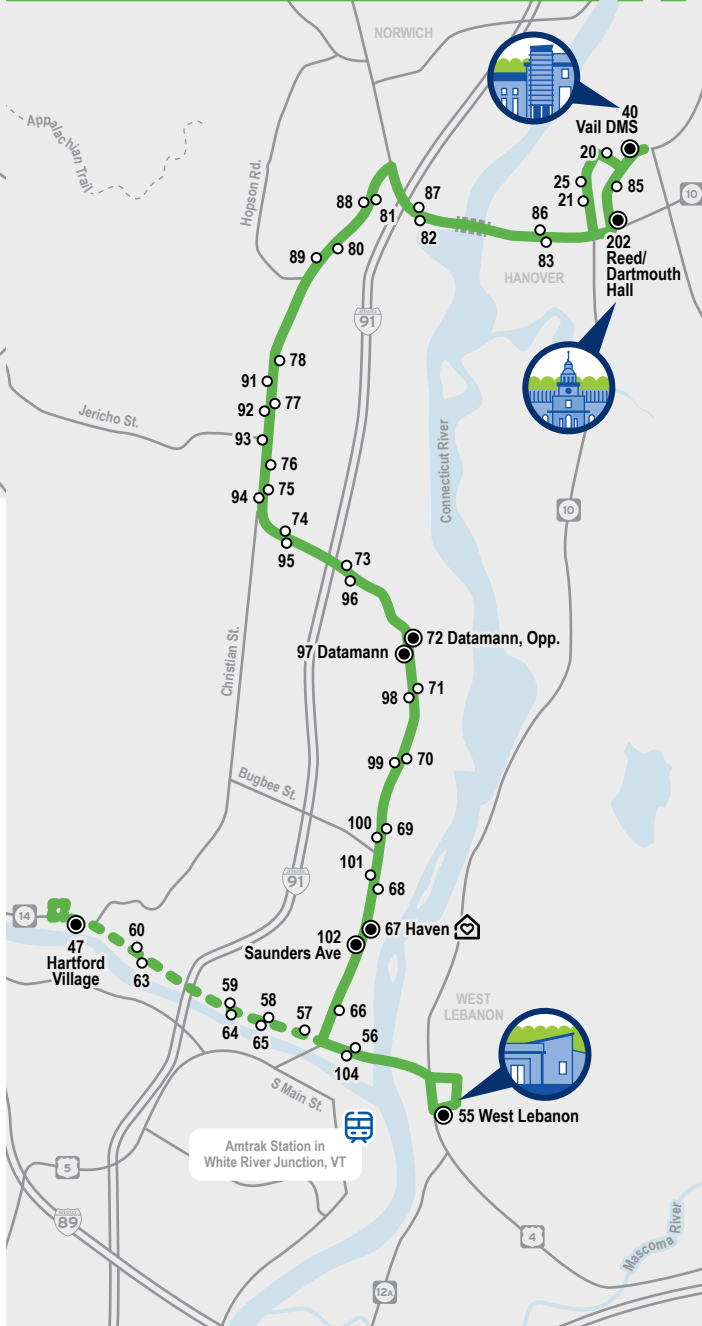

Dartmouth Health Lot 20 Shuttle

Free high-frequency weekday shuttle service with stops at the Dartmouth Health East Entrance and the Lot 20 parking lot.

Weekday Green

Free weekday bus service between West Lebanon and Hanover with stops in Wilder. See page 42 for Saturday Green.

Stop Codes and Locations

LOOP

- 29 DHMC
- 223 Lot 20 - Stop 1
- 222 Lot 20 - Stop 2
- 221 Lot 20 - Stop 3
- 219 Lot 20 - Stop 4
- 220 Lot 20 - Stop 5

LOT 20	DHMC (29)	
6:00	6:06	
Approximately every 6 minutes until		
9:24	9:30	
9:30	9:36	
Approximately every 6 minutes until		<i>Winter months only</i>
2:24	2:30	
2:30	2:36	
Approximately every 6 minutes until		
6:24	6:30	
6:30	6:36	
Approximately every 6 minutes until		<i>Winter months only</i>
7:24	7:30	

All Lot 20 Shuttle times are approximate.