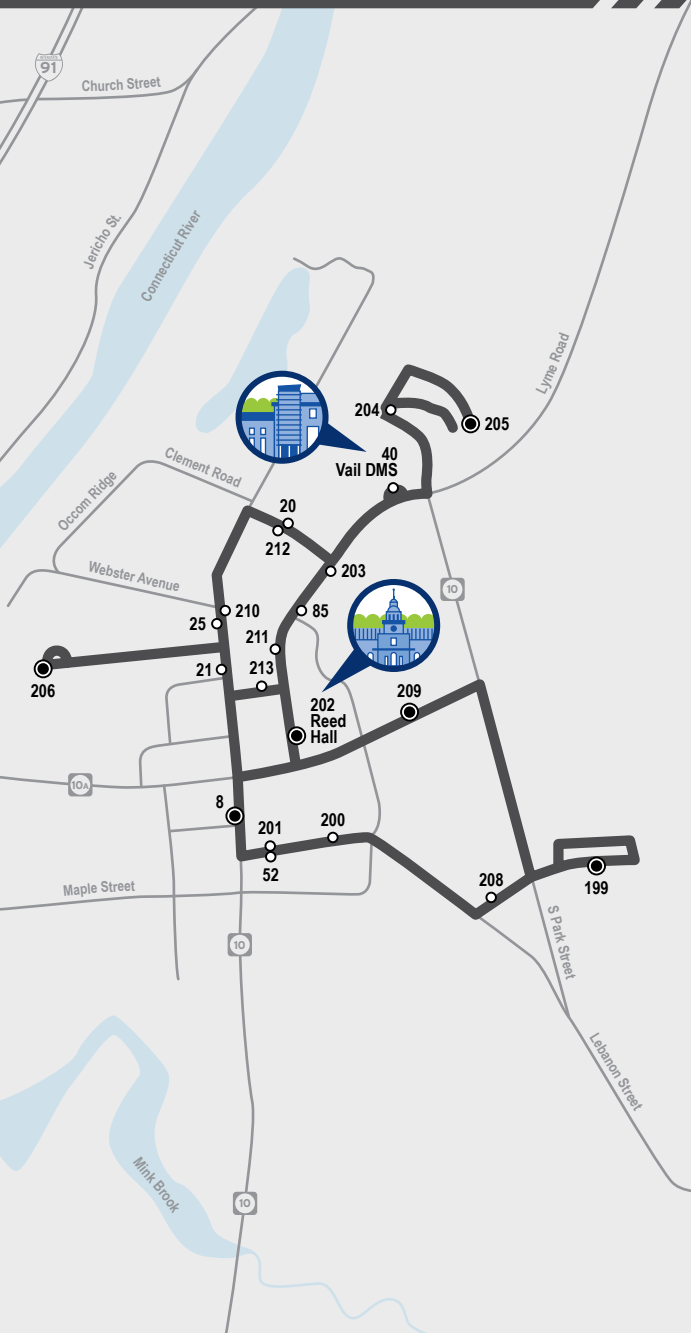

Dartmouth-Hanover Shuttle

Free high-frequency weekday shuttle service with stops at Dartmouth College, downtown Hanover, and the Thompson and Dewey parking lots.

Stop Codes and Locations

NORTHBOUND (to Dewey Lot)

MORNING (7:00am–11:40am)

- 199 Thompson Lot
- 208 Summer Street NB
- 200 Visual Arts Center
- 201 Hanover Park, Opp.
- 202 Reed/Dartmouth Hall
- 85 Wheeler Hall
- 203 Burke
- 40 Vail DMS
  (Available transfers: Blue, Brown, Green)
- 204 G Lot
- 205 Dewey Lot

AFTERNOON (12pm–7:12pm)

- 199 Thompson Lot
- 208 Summer Street NB
- 200 Visual Arts Center
- 201 Hanover Park, Opp.
- 202 Reed/Dartmouth Hall
- 213 Wentworth Street
- 206 Tuck Circle
- 210 Carson
- 212 Maynard
- 204 G Lot
- 205 Dewey Lot

SOUTHBOUND (to Thompson Lot)

MORNING (7:10am–11:54am)

- 205 Dewey Lot
- 204 G Lot
- 40 Vail DMS
  (Available transfers: Blue, Brown, Green)
- 20 Maynard Street
  (Available transfers: Orange, Yellow)
- 25 Webster Avenue
- 206 Tuck Circle
- 21 Parkhurst
- 209 Alumni Gym
- 199 Thompson Lot

AFTERNOON (12:15pm–7:23pm)

- 205 Dewey Lot
- 204 G Lot
- 40 Vail DMS
  (Available transfers: Blue, Brown, Green)
- 211 Wheeler Hall, Opp.
- 213 Wentworth Street
- 8 Main at Allen
- 52 Hanover Park
- 199 Thompson Lot