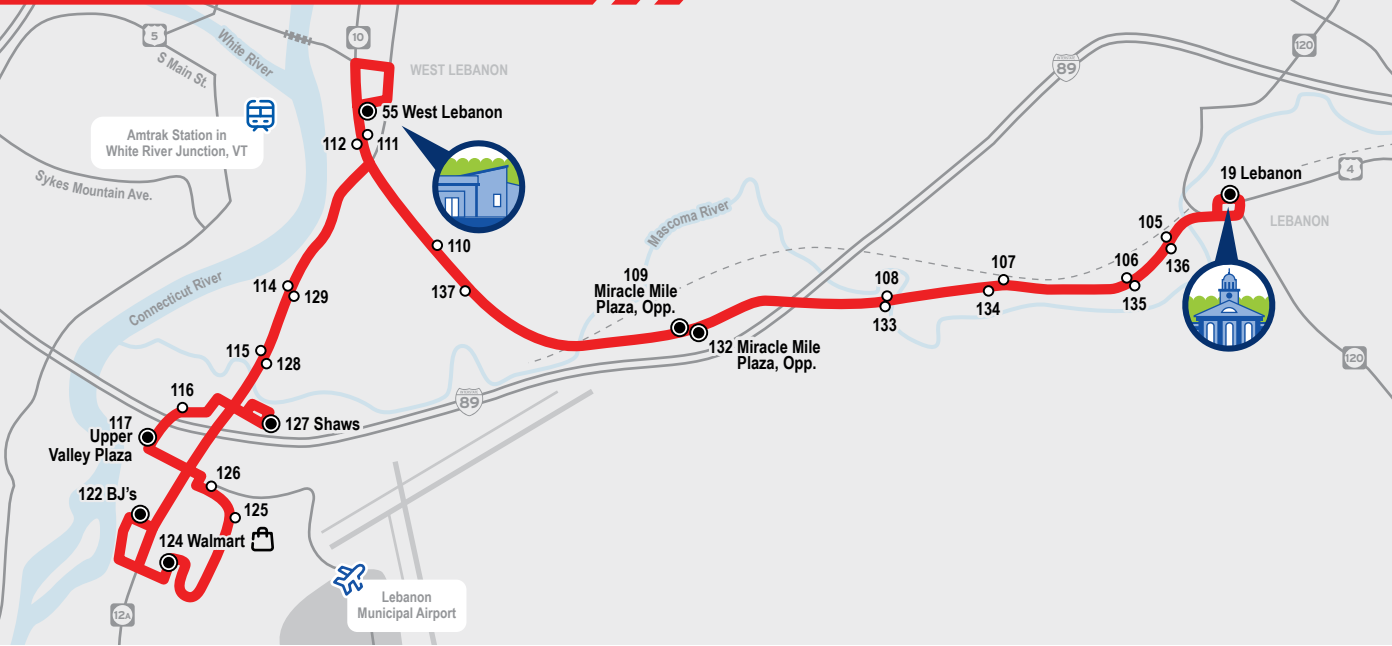

TO HANOVER →

DEPART Lebanon (19)	Heater Rd (32)	DHMC (29)	ARRIVE Vail DMS (40)
5:45	5:49	6:00	6:10
6:10	6:14	6:25	6:35
6:25	6:29	6:40	6:50
6:45	6:49	7:00	7:10
7:00	7:04	7:15	7:25
7:10	7:14	7:27	7:37
7:25	7:29	7:40	7:50
7:40	7:44	7:56	8:07
8:00	8:04	8:15	8:25
8:15	8:19	8:30	8:40
8:30	8:34	8:45	8:55
8:45	8:49	9:00	9:10
9:00	9:04	9:15	9:25
9:15	9:19	9:30	9:40
9:30	9:34	9:45	9:55
9:45	9:49	10:00	10:10
10:00	10:04	10:15	10:25
10:15	10:19	10:30	10:40
10:30	10:34	10:45	10:55
10:45	10:49	11:00	11:10
11:00	11:04	11:15	11:25
11:15	11:19	11:30	11:40
11:30	11:34	11:45	11:55
11:45	11:49	12:00	12:10
12:00	12:04	12:15	12:25
12:15	12:19	12:30	12:40
12:30	12:34	12:45	12:55
12:45	12:49	1:00	1:10
1:00	1:04	1:15	1:25
1:15	1:19	1:30	1:40
1:30	1:34	1:45	1:55
1:45	1:49	2:00	2:10
2:00	2:04	2:15	2:25
2:15	2:19	2:30	2:40
2:30	2:34	2:45	2:55
2:45	2:49	3:00	3:10
3:00	3:04	3:15	3:25
3:15	3:19	3:30	3:40
3:30	3:34	3:45	3:55
3:45	3:49	4:00	4:10
4:05	4:09	4:20	4:30
4:20	4:24	4:35	4:50
4:35	4:39	4:50	5:00
4:50	4:54	5:05	5:15
5:05	5:09	5:20	5:30
5:20	5:24	5:35	5:45
5:50	5:54	6:05	6:15
6:15	6:19	6:30	6:38
6:45	6:49	7:00	7:10
7:45	7:49	8:00	8:10
8:40	8:44	8:55	9:03

Weekday Red

Free weekday bus service between Lebanon and West Lebanon with stops at Miracle Mile and the Route 12A shopping plazas. See page 37 for Saturday Blue + Red.

Stop Codes and Locations

WESTBOUND (to Plazas)