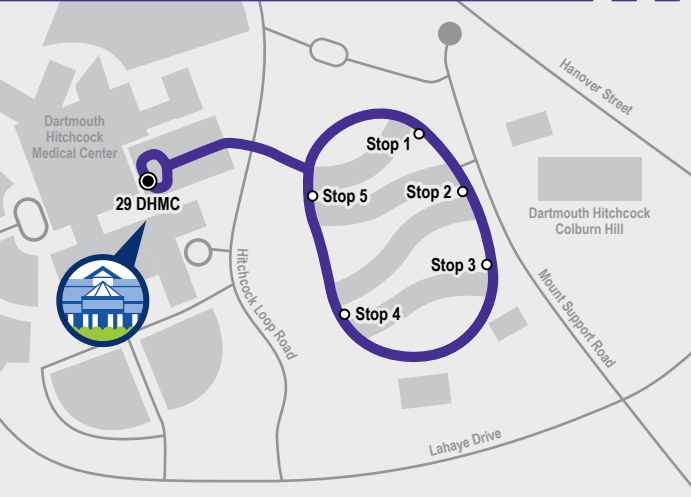

Dartmouth Health Lot 20 Shuttle

Free high-frequency weekday shuttle service with stops at the Dartmouth Health East Entrance and the Lot 20 parking lot.

Weekday Green

Free weekday bus service between West Lebanon and Hanover with stops in Wilder. See page 42 for Saturday Green.

Stop Codes and Locations

LOOP

- 29 DHMC
- 223 Lot 20 - Stop 1
- 222 Lot 20 - Stop 2
- 221 Lot 20 - Stop 3
- 219 Lot 20 - Stop 4
- 220 Lot 20 - Stop 5

LOT 20	DHMC (29)	
6:00	6:06	
Approximately every 6 minutes until		
9:24	9:30	
9:30	9:36	
Approximately every 6 minutes until		<i>Winter months only</i>
2:24	2:30	
2:30	2:36	
Approximately every 6 minutes until		
6:24	6:30	
6:30	6:36	
Approximately every 6 minutes until		<i>Winter months only</i>
7:24	7:30	

All Lot 20 Shuttle times are approximate.