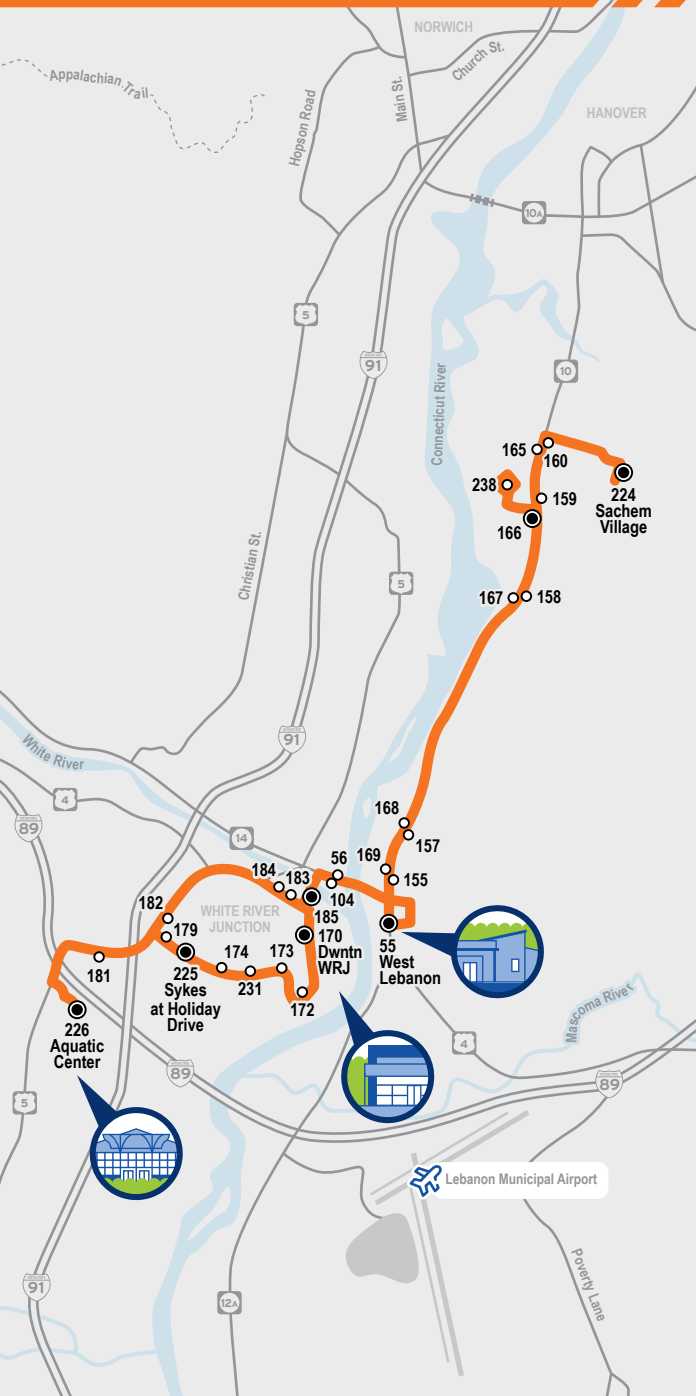

Saturday Orange

Free Saturday bus service between White River Junction, West Lebanon, Hanover, Sachem Village, and the Upper Valley Aquatic Center.

Stop Codes and Locations

NORTHBOUND (to Sachem Village)

- 226 Aquatic Center
- 181 Dunkin Donuts
- 182 Cloverleaf NB (*Drop Only*)
- 184 Bugbee Senior Center
- 183 Twin River Clinic
- 185 Veterans Park
- 104 Hartford Town Hall
- 55 West Lebanon
  (*Available transfers: Saturday Green, Saturday Blue + Red*)
- 155 Highland Avenue
- 157 Maple, Rt 10
- 158 Sunset Motel, Opp.
- 166 Quail Hollow
- 238 River House at Quail Hollow
- 159 Indian Ridge
- 160 Gould Road (Sachem)
- 224 Sachem Village

SOUTHBOUND (to WRJ)

- 224 Sachem Village
- 165 Gould Rd, Opp.
- 166 Quail Hollow
- 167 Sunset Motel
- 168 Maple Rt 10, Opp.
- 169 Hayden Court
- 55 West Lebanon
  (*Available transfers: Saturday Green, Saturday Blue + Red*)
- 56 Hartford Town Hall, Opp.
- 170 Downtown WRJ
- 172 South Main & Mountain Avenue
- 173 Trailer Park at Sykes
- 231 Wentworth Way
- 174 Hickory Ridge
- 225 Sykes at Holiday Drive
- 179 Sykes Avenue at Greyhound
- 226 Aquatic Center