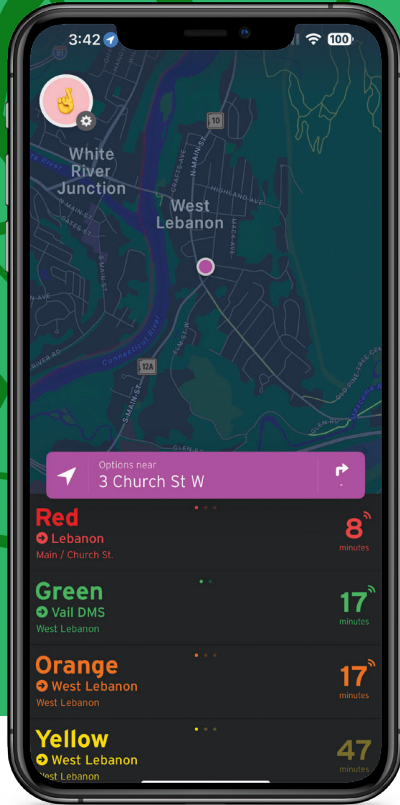

The better way to ride.

Simplify your transit.