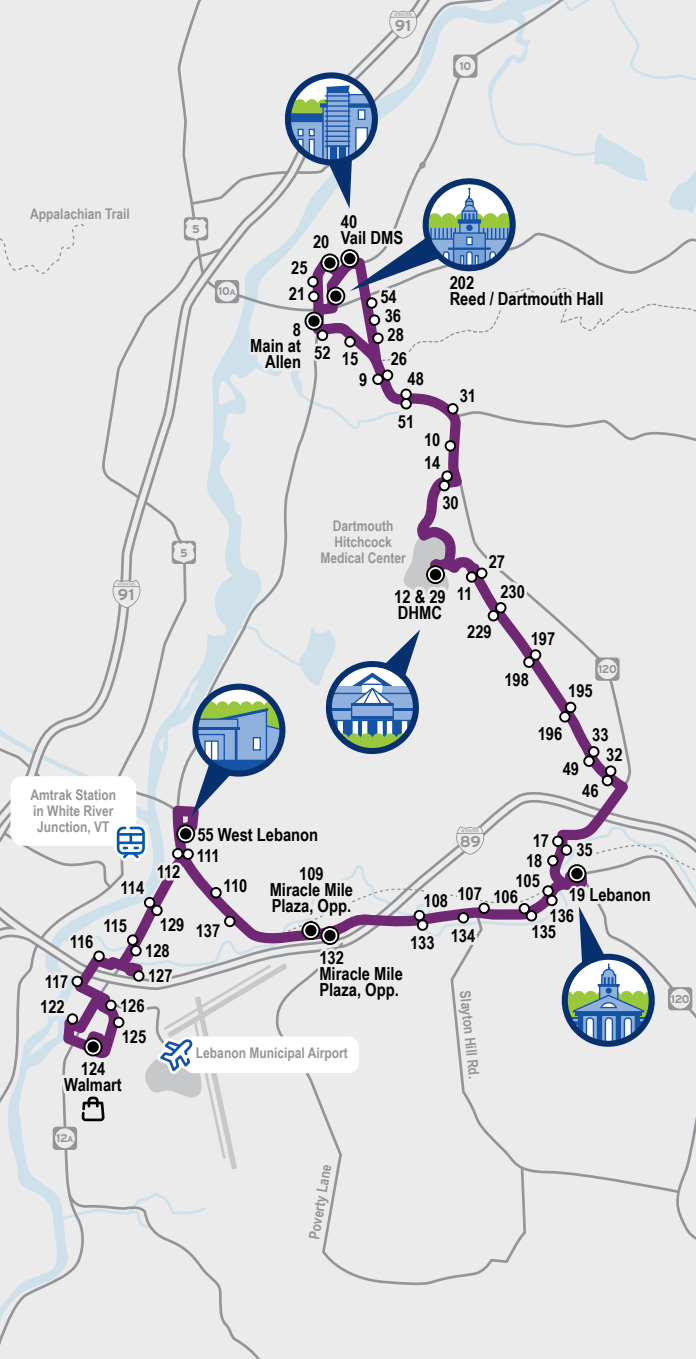

Saturday Full Service Map

Saturday Blue + Red

Free Saturday bus service between Hanover, Lebanon, and West Lebanon, with stops at Dartmouth College, Dartmouth Health, Miracle Mile and the Route 12A shopping plazas.

LEGEND

- Blue + Red
- Green
- Orange
- Transfer hub