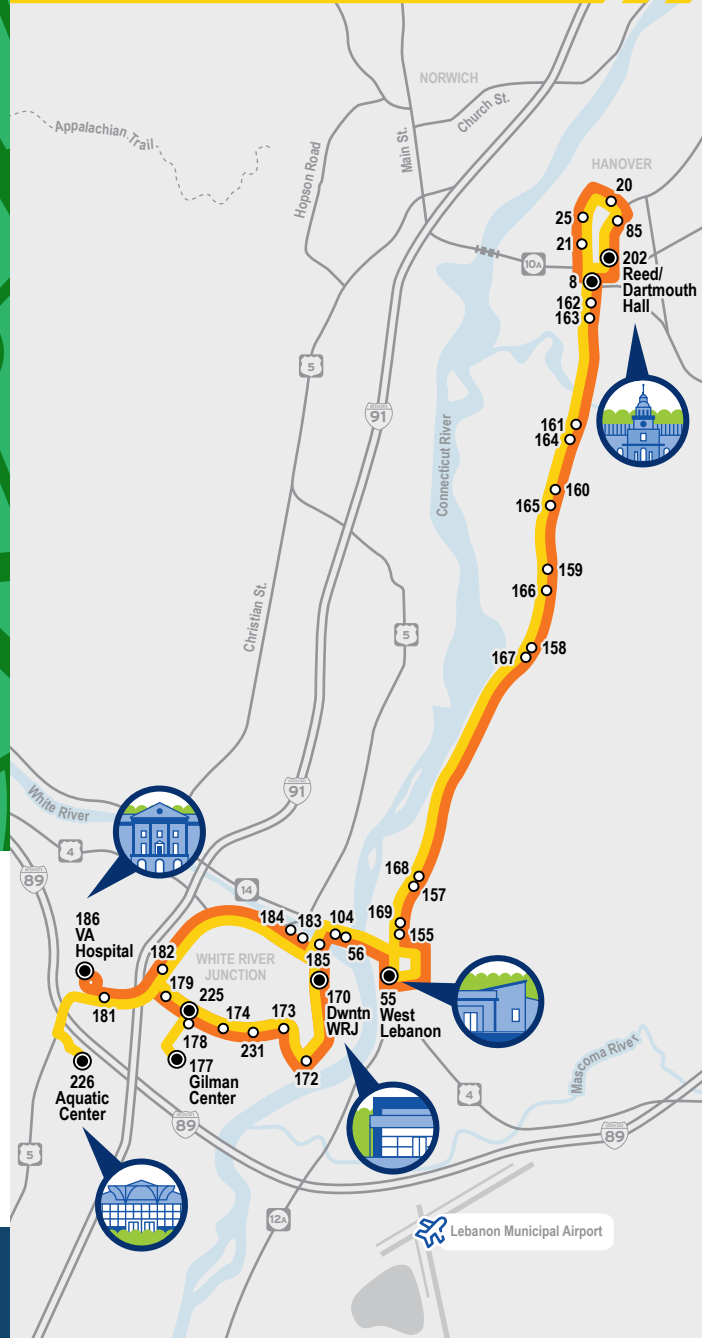

TO LEBANON →

DEPART Walmart (124)	Shaws (127)	ARRIVE W W Lebanon (55)	DEPART W Lebanon (55)	Miracle Mile Plaza, Opp. (132)	ARRIVE Lebanon (19)
			6:00	6:05	6:10
6:35	6:40	6:50	6:55	7:00	7:05
7:35	7:40	7:50	7:55	8:00	8:05
8:35	8:40	8:50	9:00	9:05	9:10
9:05	9:10	9:19	9:30	9:35	9:40
9:35	9:40	9:50	10:00	10:05	10:10
10:05	10:10	10:19	10:30	10:35	10:40
10:35	10:40	10:50	11:00	11:05	11:10
11:05	11:10	11:19	11:30	11:35	11:40
11:35	11:40	11:50	12:00	12:05	12:10
12:05	-	12:19	12:30	12:35	12:40
12:35	12:40	12:50	1:00	1:05	1:10
1:05	-	1:19	1:30	1:35	1:40
1:35	1:40	1:50	2:00	2:05	2:10
2:05	-	2:19	2:30	2:35	2:40
2:35	2:40	2:50	3:00	3:05	3:10
3:05	-	3:19	3:30	3:35	3:40
3:35	3:40	3:50	4:00	4:05	4:10
4:05	-	4:19	4:30	4:35	4:40
4:35	4:40	4:50	5:00	5:05	5:10
5:05	-	5:19	5:30	5:35	5:40
5:35	5:40	5:50	6:00	6:05	6:10
6:10	-	6:25	6:25	6:30	6:35
7:05	7:10	7:20	7:30	7:35	7:40
8:05	8:10	8:20	8:25	8:30	8:35
Discharge at opposite Hartford Town Hall and points on US5 to Billings Farm Road					

- Red route service to Target Plaza, Upper Valley Plaza, and BJ's makes stops every hour from 12:00pm to 5:30pm and 6:05pm to 8:02pm.
- Red route service to Shaws makes stops every hour from 11:40am to 5:40pm and 7:10pm to 8:10pm.

The better way to ride.

Simplify your transit.

+

transit

Download now for seamless commuting

Weekday Orange

Weekday Yellow

WEEKDAY ORANGE Free weekday bus service between the VA Hospital, White River Junction, West Lebanon, and Hanover. See page 46 for Saturday Orange.